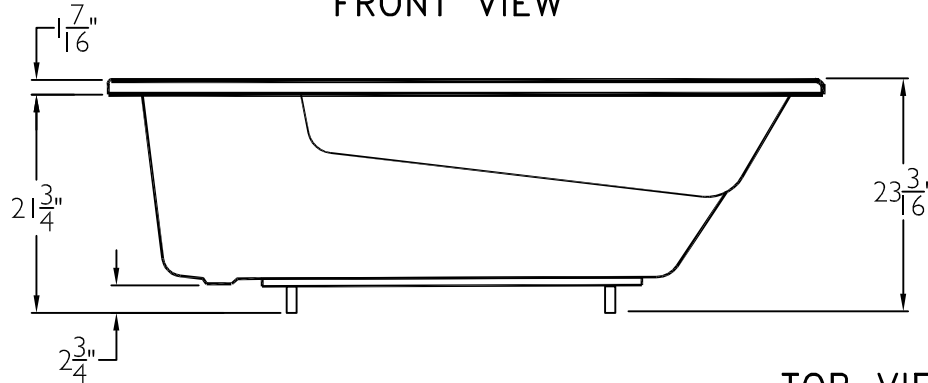

Luxury Acrylic Series

SUBMITTAL DATA

FRONT VIEW

TOP VIEW

Garden Style Bathtub

This oval bowled garden style bathtub shall be Hamilton Model G 3672 TO right, or left. Finished surface shall be of sanitary-grade applied acrylic. The unit shall have outside dimensions of 72" x 36" x 23 3/16". The unit shall meet IAPMO Z124-2011, and CSA B45.5-11.

The enclosure shall be equipped with the following factory installed accessories:

- 1) Molded arm rests,
- 2) Molded rim,,
- 3) Left or right drain location.

DUE TO THE NATURE OF THE MATERIALS
DIMENSIONS MAY VARY $\pm 1/2$ "