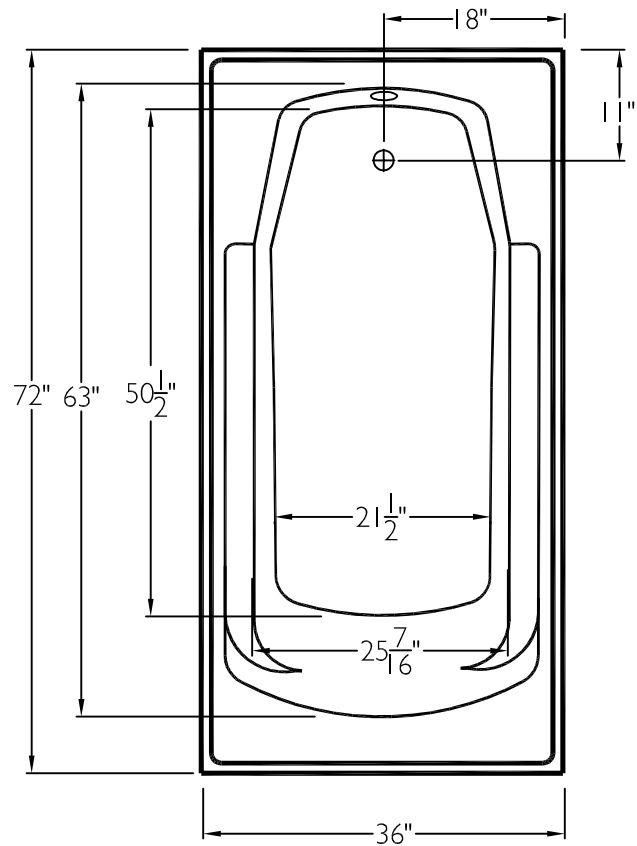

Luxury Acrylic Series

SUBMITTAL DATA

FRONT VIEW

TOP VIEW

Garden Style Bathtub

This oval bowled garden style bathtub shall be Hamilton Model G 3672 TO right, or left. Finished surface shall be of sanitary-grade applied acrylic. The unit shall have outside dimensions of 72" x 36" x 23 3/16". The unit shall meet IAPMO Z124-2011, and CSA B45.5-11.

The enclosure shall be equipped with the following factory installed accessories:

- 1) Molded arm rests,
- 2) Molded rim,,
- 3) Left or right drain location.

DUE TO THE NATURE OF THE MATERIALS
DIMENSIONS MAY VARY $\pm 1/2$ "