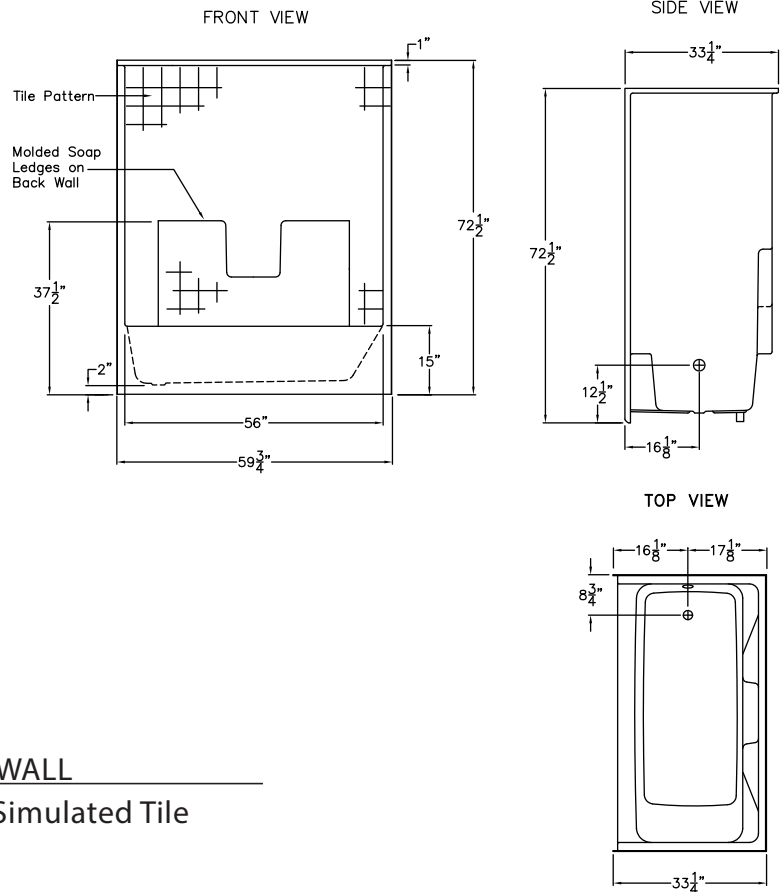

TS111LH/116RH
59.75" x 32.5" x 72.5"

FEATURES

FINISH	PRODUCT	PIECES	WALL
AcrylX™	Tub Shower	One	Simulated Tile

OPTIONS

WHIRLPOOL	STANDARD COLOR	ACCESSORIES
Yes	White, Bone, Biscuit	Drain

TECHNICAL INFORMATION

WT	LOAD FACTOR	HANDED BY	CODES
130	0.90	Drain L R	ANSI 124.1, UPC

AVAILABILITY ■

Due to the nature of the materials, dimensions may vary +/- 1/2".