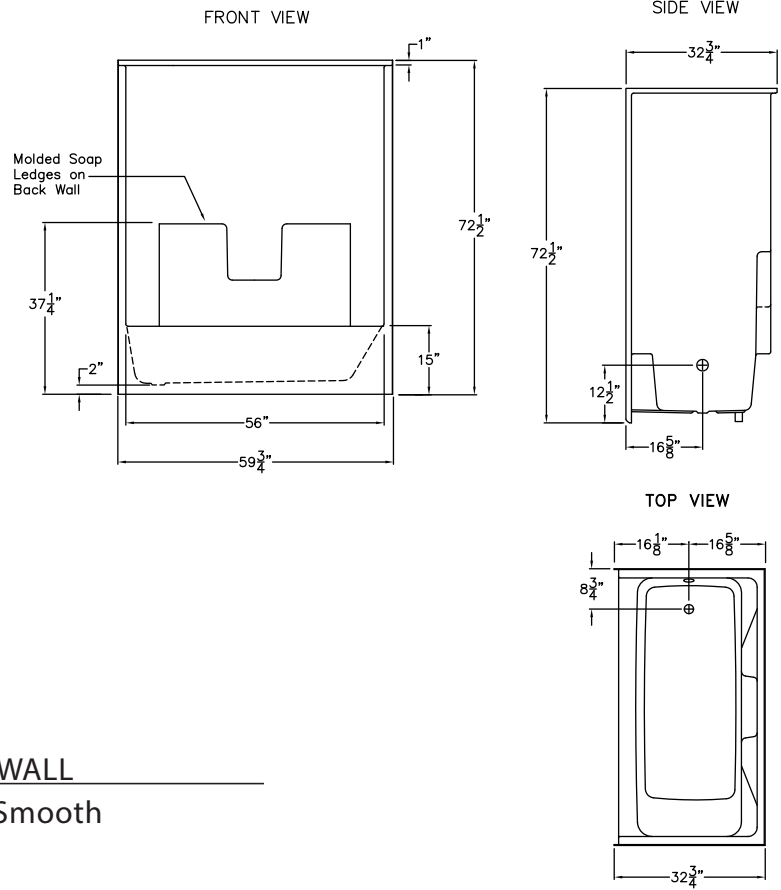

TS121LH/126RH
59.75" x 32.25" x 72.75"

FEATURES

FINISH	PRODUCT	PIECES	WALL
AcrylX™	Tub Shower	One	Smooth

OPTIONS

WHIRLPOOL	STANDARD COLOR	ACCESSORIES
Yes	White, Bone, Biscuit	Drain

TECHNICAL INFORMATION

WT	LOAD FACTOR	HANDED BY	CODES
130	0.90	Drain L R	ANSI 124.1, UPC

AVAILABILITY ■

Due to the nature of the materials, dimensions may vary +/- 1/2".