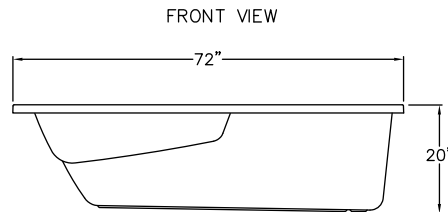

TO236DI
72" x 36" x 20"

FEATURES

FINISH	PRODUCT	PIECES	WALL
AcrylX™	Drop In Tub	One	Smooth

OPTIONS

WHIRLPOOL	STANDARD COLOR	ACCESSORIES
Yes	White, Bone, Biscuit	Drain

TECHNICAL INFORMATION

WT	LOAD FACTOR	HANDED BY	CODES
90	0.35	End Drain	ANSI 124.1, UPC

AVAILABILITY ■

Due to the nature of the materials, dimensions may vary +/- 1/2".