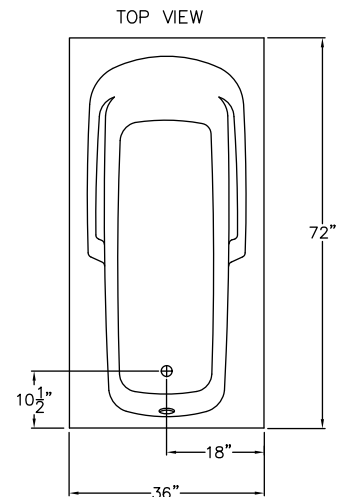

TO236DI
72" x 36" x 20"

FEATURES

FINISH	PRODUCT	PIECES	WALL
AcrylX™	Drop In Tub	One	Smooth

OPTIONS

WHIRLPOOL	STANDARD COLOR	ACCESSORIES
Yes	White, Bone, Biscuit	Drain

TECHNICAL INFORMATION

WT	LOAD FACTOR	HANDED BY	CODES
90	0.35	End Drain	ANSI 124.1, UPC

AVAILABILITY ■

Due to the nature of the materials, dimensions may vary +/- 1/2".