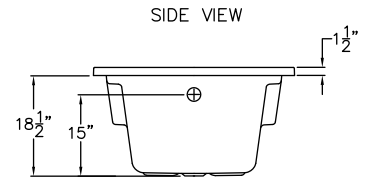

TO236DI
72" x 36" x 20"

FEATURES

FINISH	PRODUCT	PIECES	WALL
AcrylX™	Drop In Tub	One	Smooth

OPTIONS

WHIRLPOOL	STANDARD COLOR	ACCESSORIES
Yes	White, Bone, Biscuit	Drain

TECHNICAL INFORMATION

WT	LOAD FACTOR	HANDED BY	CODES
90	0.35	End Drain	ANSI 124.1, UPC

AVAILABILITY ■

Due to the nature of the materials, dimensions may vary +/- 1/2".