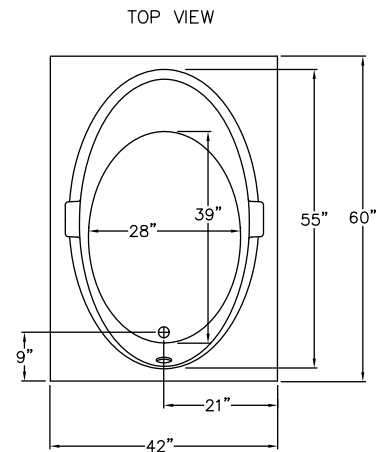

TO242DI
60" x 42" x 17.5"

FEATURES

FINISH	PRODUCT	PIECES	WALL
AcrylX™	Drop In Tub	One	Smooth

OPTIONS

WHIRLPOOL	STANDARD COLOR	ACCESSORIES
Yes	White, Bone, Biscuit	Drain

TECHNICAL INFORMATION

WT	LOAD FACTOR	HANDED BY	CODES
90	0.45	End Drain	ANSI 124.1, UPC

AVAILABILITY ■

Due to the nature of the materials, dimensions may vary +/- 1/2".