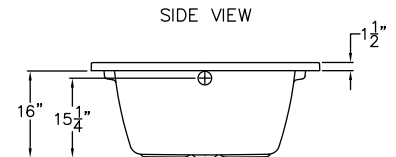

TO242DI
60" x 42" x 17.5"

FEATURES

FINISH	PRODUCT	PIECES	WALL
AcrylX™	Drop In Tub	One	Smooth

OPTIONS

WHIRLPOOL	STANDARD COLOR	ACCESSORIES
Yes	White, Bone, Biscuit	Drain

TECHNICAL INFORMATION

WT	LOAD FACTOR	HANDED BY	CODES
90	0.45	End Drain	ANSI 124.1, UPC

AVAILABILITY ■

Due to the nature of the materials, dimensions may vary +/- 1/2".