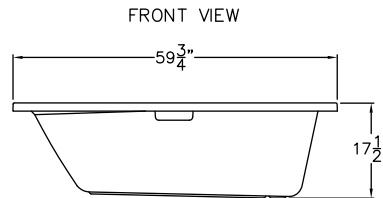

TO242DI
60" x 42" x 17.5"

FEATURES

FINISH	PRODUCT	PIECES	WALL
AcrylX™	Drop In Tub	One	Smooth

OPTIONS

WHIRLPOOL	STANDARD COLOR	ACCESSORIES
Yes	White, Bone, Biscuit	Drain

TECHNICAL INFORMATION

WT	LOAD FACTOR	HANDED BY	CODES
90	0.45	End Drain	ANSI 124.1, UPC

AVAILABILITY ■

Due to the nature of the materials, dimensions may vary +/- 1/2".