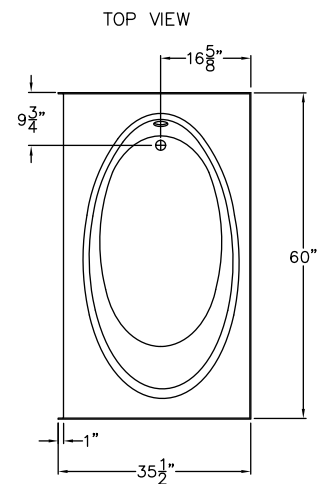

TO271LH/276RH
60" x 35.5" x 15.25"

FEATURES

FINISH	PRODUCT	PIECES	WALL
AcrylX™	Skirted Tub	One	Smooth

OPTIONS

WHIRLPOOL	STANDARD COLOR	ACCESSORIES
Yes	White, Bone, Biscuit	Drain

TECHNICAL INFORMATION

WT	LOAD FACTOR	HANDED BY	CODES
90	0.20	Drain L/R	ANSI 124.1, UPC

AVAILABILITY ■

Due to the nature of the materials, dimensions may vary +/- 1/2".