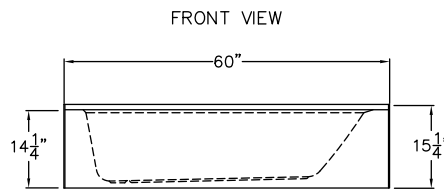

TO271LH/276RH
60" x 35.5" x 15.25"

FEATURES

FINISH	PRODUCT	PIECES	WALL
AcrylX™	Skirted Tub	One	Smooth

OPTIONS

WHIRLPOOL	STANDARD COLOR	ACCESSORIES
Yes	White, Bone, Biscuit	Drain

TECHNICAL INFORMATION

WT	LOAD FACTOR	HANDED BY	CODES
90	0.20	Drain L/R	ANSI 124.1, UPC

AVAILABILITY ■

Due to the nature of the materials, dimensions may vary +/- 1/2".