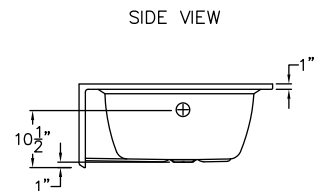

TO271LH/276RH
60" x 35.5" x 15.25"

FEATURES

FINISH	PRODUCT	PIECES	WALL
AcrylX™	Skirted Tub	One	Smooth

OPTIONS

WHIRLPOOL	STANDARD COLOR	ACCESSORIES
Yes	White, Bone, Biscuit	Drain

TECHNICAL INFORMATION

WT	LOAD FACTOR	HANDED BY	CODES
90	0.20	Drain L/R	ANSI 124.1, UPC

AVAILABILITY ■

Due to the nature of the materials, dimensions may vary +/- 1/2".