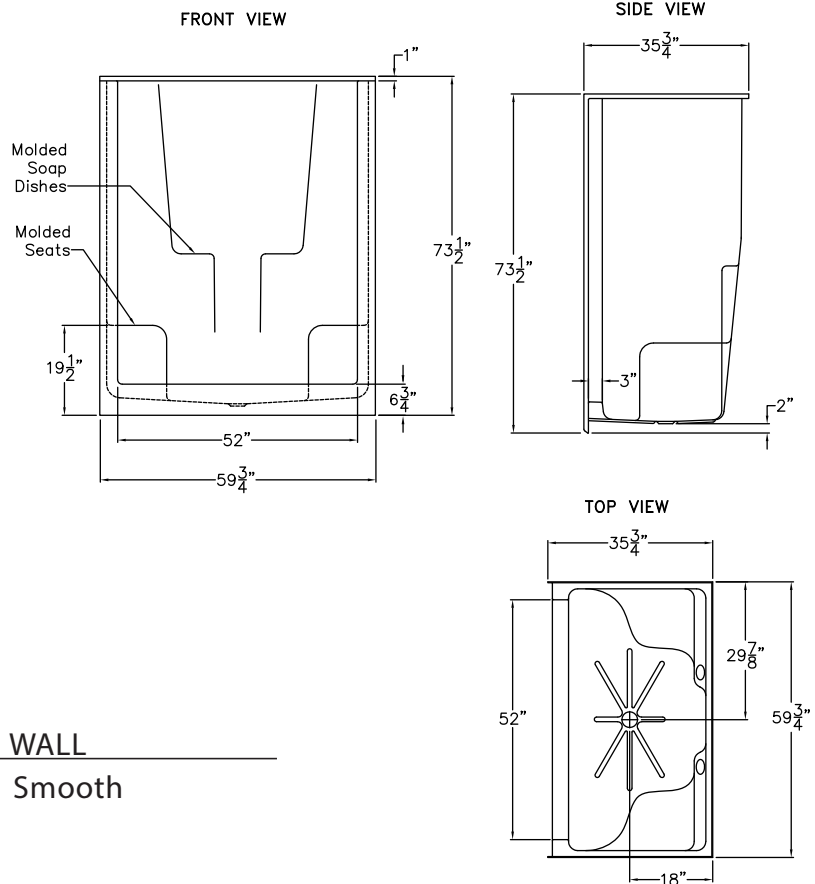

S631
60" x 35.5" x 73"

FEATURES

FINISH	PRODUCT	PIECES	WALL
AcrylX™	Shower	One	Smooth

OPTIONS

WHIRLPOOL	STANDARD COLOR	ACCESSORIES
No	White, Bone, Biscuit	Drain

TECHNICAL INFORMATION

WT	LOAD FACTOR	HANDED BY	CODES
150	0.92	Center Drain	ANSI 124.1, UPC

AVAILABILITY ■

Due to the nature of the materials, dimensions may vary \pm 1/2".