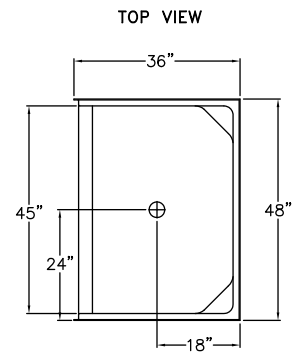

S640
48" x 36" x 73"

FEATURES

FINISH	PRODUCT	PIECES	WALL
AcrylX™	Shower	One	Smooth

OPTIONS

WHIRLPOOL	STANDARD COLOR	ACCESSORIES
No	White, Bone, Biscuit	Drain

TECHNICAL INFORMATION

WT	LOAD FACTOR	HANDED BY	CODES
120	0.77	Center Drain	ANSI 124.1, UPC

AVAILABILITY ■

Due to the nature of the materials, dimensions may vary +/- 1/2".