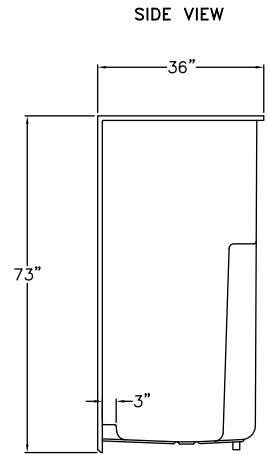

S640
48" x 36" x 73"

FEATURES

FINISH	PRODUCT	PIECES	WALL
AcrylX™	Shower	One	Smooth

OPTIONS

WHIRLPOOL	STANDARD COLOR	ACCESSORIES
No	White, Bone, Biscuit	Drain

TECHNICAL INFORMATION

WT	LOAD FACTOR	HANDED BY	CODES
120	0.77	Center Drain	ANSI 124.1, UPC

AVAILABILITY ■

Due to the nature of the materials, dimensions may vary +/- 1/2".