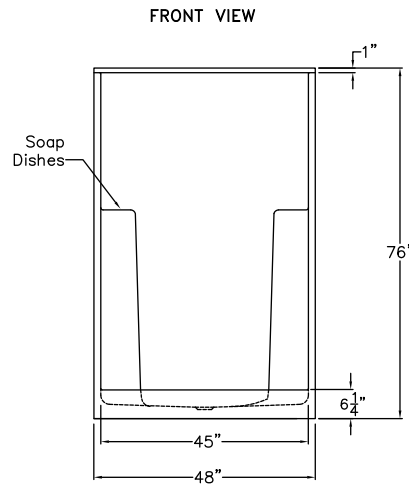

S640
48" x 36" x 73"

FEATURES

FINISH	PRODUCT	PIECES	WALL
AcrylX™	Shower	One	Smooth

OPTIONS

WHIRLPOOL	STANDARD COLOR	ACCESSORIES
No	White, Bone, Biscuit	Drain

TECHNICAL INFORMATION

WT	LOAD FACTOR	HANDED BY	CODES
120	0.77	Center Drain	ANSI 124.1, UPC

AVAILABILITY ■

Due to the nature of the materials, dimensions may vary +/- 1/2".