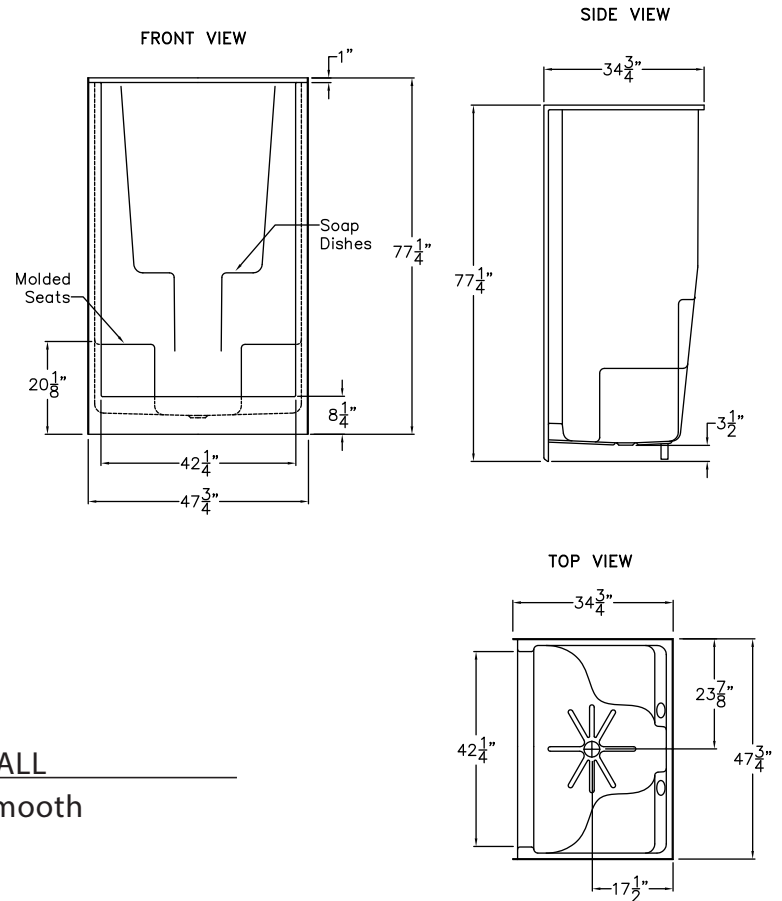

S641
48" x 34.75" x 77"

FEATURES

FINISH	PRODUCT	PIECES	WALL
AcrylX™	Shower	One	Smooth

OPTIONS

WHIRLPOOL	STANDARD COLOR	ACCESSORIES
No	White, Bone, Biscuit	Drain

TECHNICAL INFORMATION

WT	LOAD FACTOR	HANDED BY	CODES
120	1.0	Center Drain	ANSI 124.1, UPC

AVAILABILITY ■

Due to the nature of the materials, dimensions may vary +/- 1/2".