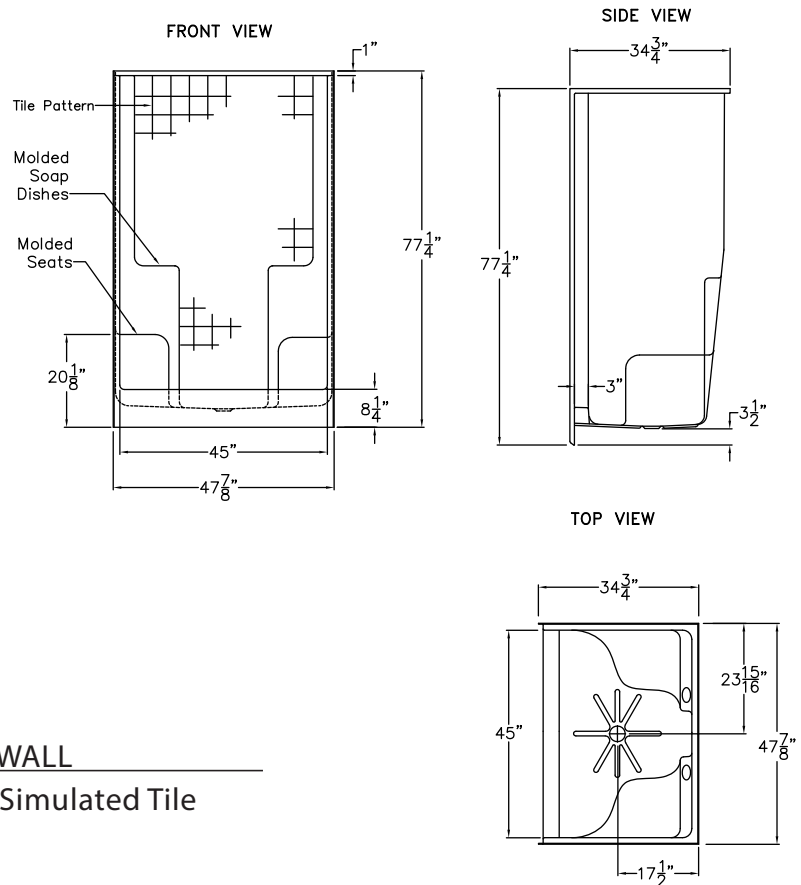

**S644**  
48" x 34.75" x 77.25"

**FEATURES**

FINISH	PRODUCT	PIECES	WALL
AcrylX™	Shower	One	Simulated Tile

**OPTIONS**

WHIRLPOOL	STANDARD COLOR	ACCESSORIES
No	White, Bone, Biscuit	Drain

**TECHNICAL INFORMATION**

WT	LOAD FACTOR	HANDED BY	CODES
125	1.0	Center Drain	ANSI 124.1, UPC

AVAILABILITY ■

Due to the nature of the materials, dimensions may vary +/- 1/2".