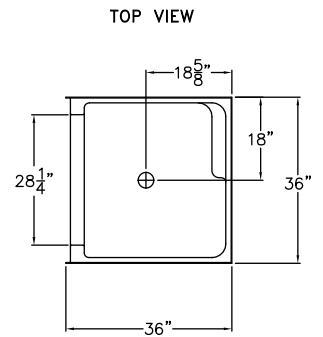

S674
36" x 36" x 73"

FEATURES

FINISH	PRODUCT	PIECES	WALL
AcrylX™	Shower	One	Simulated Tile

OPTIONS

WHIRLPOOL	STANDARD COLOR	ACCESSORIES
No	White, Bone, Biscuit	Drain

TECHNICAL INFORMATION

WT	LOAD FACTOR	HANDED BY	CODES
105	0.71	Center Drain	ANSI 124.1, UPC

AVAILABILITY ■

Due to the nature of the materials, dimensions may vary +/- 1/2".