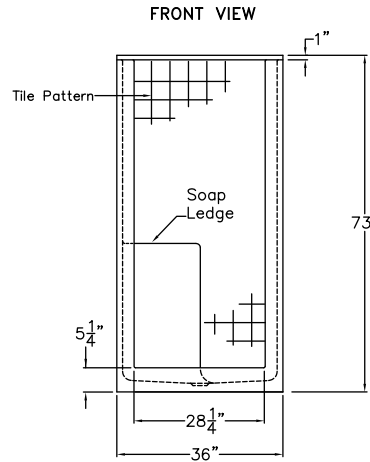

S674
36" x 36" x 73"

FEATURES

FINISH	PRODUCT	PIECES	WALL
AcrylX™	Shower	One	Simulated Tile

OPTIONS

WHIRLPOOL	STANDARD COLOR	ACCESSORIES
No	White, Bone, Biscuit	Drain

TECHNICAL INFORMATION

WT	LOAD FACTOR	HANDED BY	CODES
105	0.71	Center Drain	ANSI 124.1, UPC

AVAILABILITY ■

Due to the nature of the materials, dimensions may vary +/- 1/2".