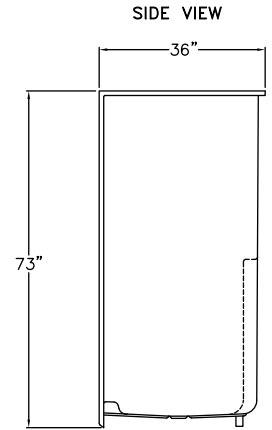

S674
36" x 36" x 73"

FEATURES

FINISH	PRODUCT	PIECES	WALL
AcrylX™	Shower	One	Simulated Tile

OPTIONS

WHIRLPOOL	STANDARD COLOR	ACCESSORIES
No	White, Bone, Biscuit	Drain

TECHNICAL INFORMATION

WT	LOAD FACTOR	HANDED BY	CODES
105	0.71	Center Drain	ANSI 124.1, UPC

AVAILABILITY ■

Due to the nature of the materials, dimensions may vary +/- 1/2".