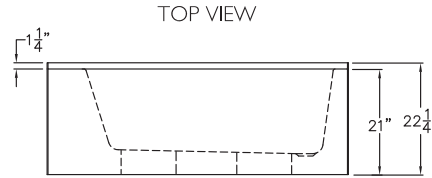

G6042 MNR-S
60" x 43.25" x 21.25"

FEATURES

FINISH	PRODUCT	PIECES	WALL
AcrylX™	Tub-Only	One	Smooth

OPTIONS

WHIRLPOOL	STANDARD COLOR	ACCESSORIES
Yes	White, Bone, Biscuit	None

TECHNICAL INFORMATION

WT	LOAD FACTOR	HANDED BY	CODES
115	0.71	Drain	ANSI 124.1, UPC

AVAILABILITY ■

Due to the nature of the materials, dimensions may vary +/- 1/2".