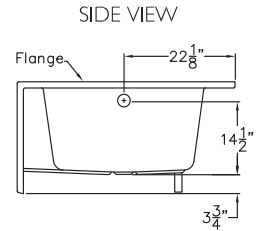

G6042 MNR-S
60" x 43.25" x 21.25"

FEATURES

FINISH	PRODUCT	PIECES	WALL
AcrylX™	Tub-Only	One	Smooth

OPTIONS

WHIRLPOOL	STANDARD COLOR	ACCESSORIES
Yes	White, Bone, Biscuit	None

TECHNICAL INFORMATION

WT	LOAD FACTOR	HANDED BY	CODES
115	0.71	Drain	ANSI 124.1, UPC

AVAILABILITY ■

Due to the nature of the materials, dimensions may vary +/- 1/2".