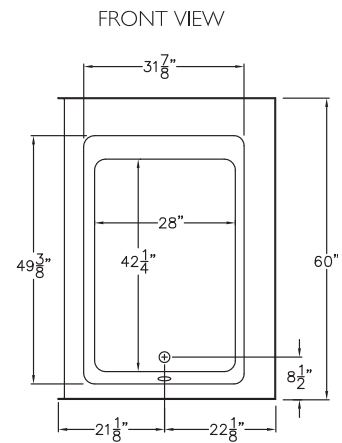

G6042 MNR-S
60" x 43.25" x 21.25"

FEATURES

FINISH	PRODUCT	PIECES	WALL
AcrylX™	Tub-Only	One	Smooth

OPTIONS

WHIRLPOOL	STANDARD COLOR	ACCESSORIES
Yes	White, Bone, Biscuit	None

TECHNICAL INFORMATION

WT	LOAD FACTOR	HANDED BY	CODES
115	0.71	Drain	ANSI 124.1, UPC

AVAILABILITY ■

Due to the nature of the materials, dimensions may vary +/- 1/2".